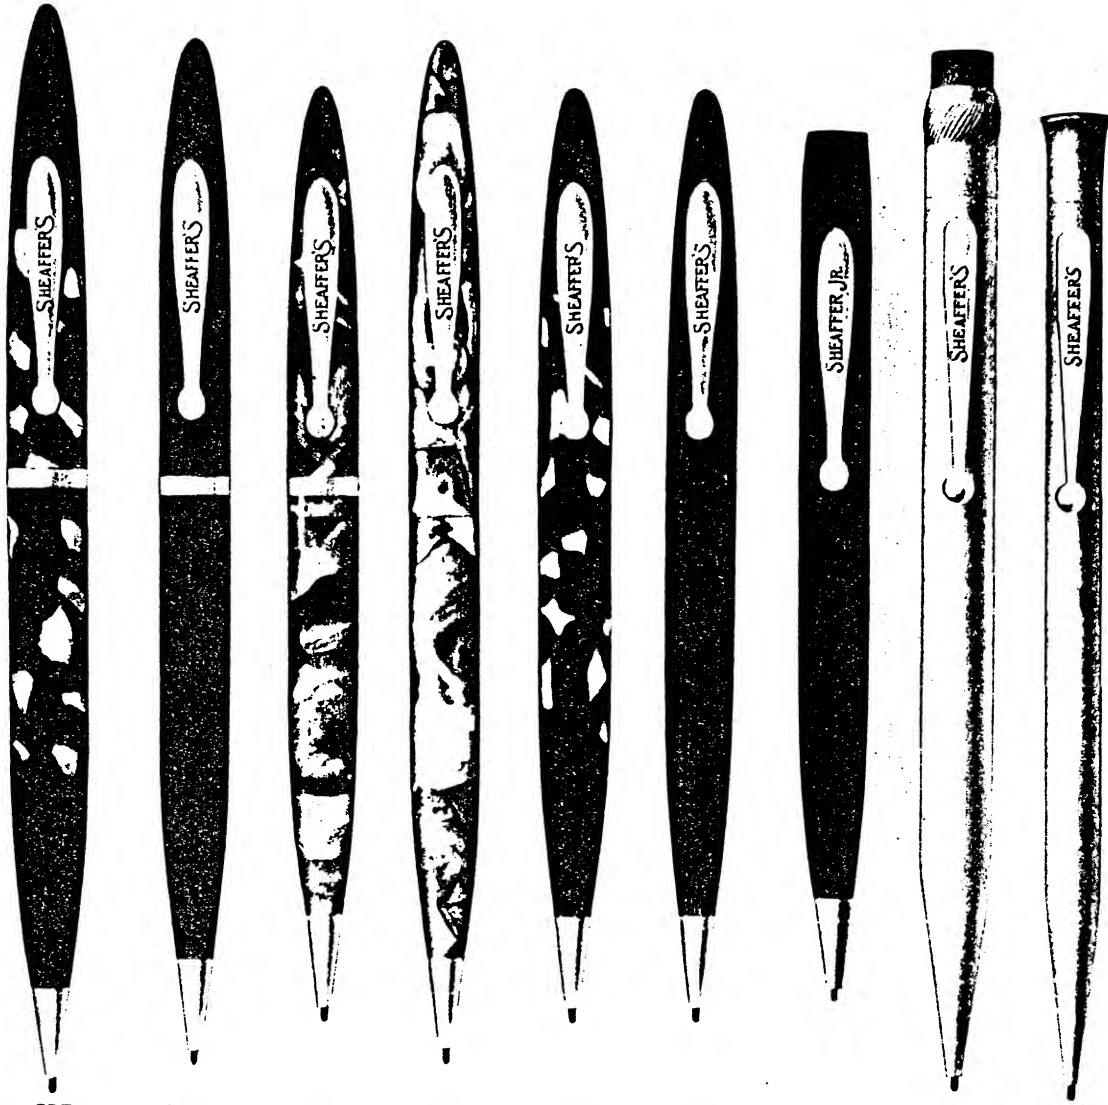

For Information on Ensembles. See Page 12

SHEAFFER'S FEATHERTOUCH BALANCE PENS

Illustrated below are the popular models with the famous FEATHERTOUCH point retailing at \$7.50 and \$5.00. In addition, the splendid value retailing at \$3.50 has a fully streamlined shape for Balance, but not the FEATHERTOUCH point. Identical values in lever-filling or visible.

D7W

A7WS

H5TC

5VC

D3TC

M3VC

PENS	BLACK	EBONIZED PEARL	GREY PEARL	MARINE GREEN	PRICE
7W—VISIBLE	7W—WABIB	D7W—WACOB	A7W—WABOB	\$7.50
7WS—VISIBLE	7WS—WACAB	D7WS—WACUB	A7WS—WACEB	7.50
5TC—LEVER	5TC—FIBAC	D5TC—DACAB	M5TC—MEITI	H5TC—FITCH	5.00
5VC—LEVER	5VC—FILVE	D5VC—DACEB	M5VC—MEIVE	H5VC—FHIVE	5.00
5W—VISIBLE	5W—WABAB	D5W—WACYB	A5W—WABEB	5.00
3TC—LEVER	3TC—TEBAC	D3TC—DACOB	M3TC—MBIVO	H3TC—TEKAQ	3.50
3VC—LEVER	3VC—TEMUP	D3VC—DACUB	M3VC—TEMUV	H3VC—TEMUR	3.50

For Information on Ensembles, See Pages 10, 11, 12

SHEAFFER'S PROPEL-REPEL-EXPEL PENCILS TO MATCH ALL SHEAFFER PENS

There is a pencil to match every SHEAFFER pen. Prices range from \$1.00 to \$5.00. The SHEAFFER pencil was first famous for its propel-repel-expel mechanism, built to last a lifetime and fitted into the pencil without any soldered joints. Sheaffer is still famous for this mechanism but in addition, the Streamlined pencil first incorporated the "break" in the middle so that the upper half of the pencil actuates the mechanism instead of the small cap used previously.